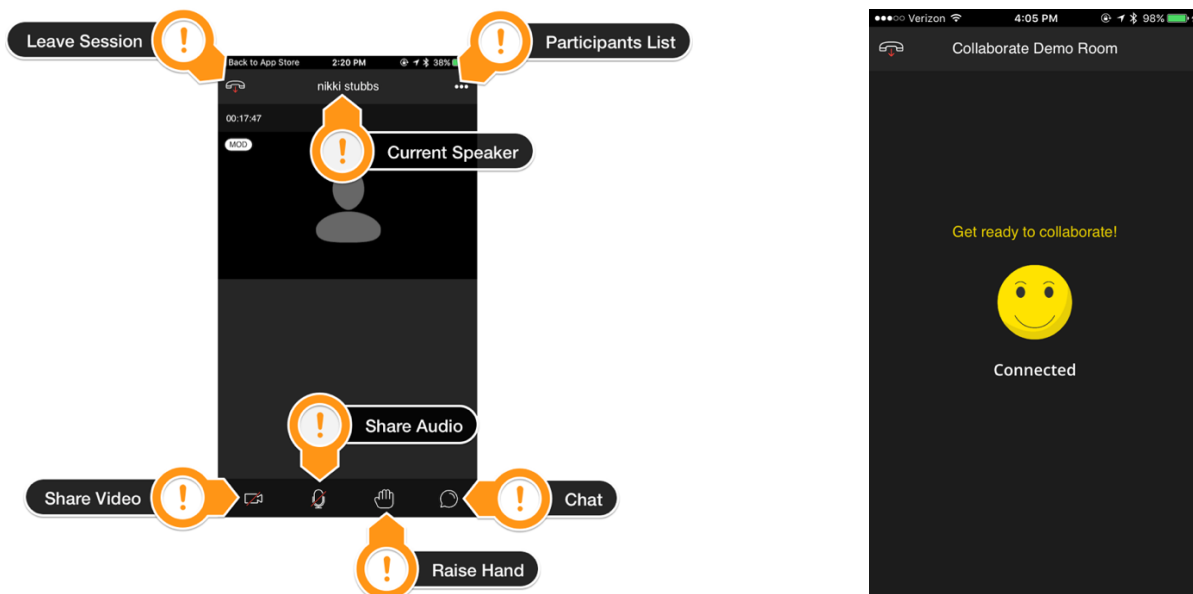

When you access a Collaborate Ultra link you might see a pop-up window that asks *Open this page in Bb Student?* Select *Open*. You may also see a pop-up that states *This item is best viewed on a larger screen. Would you still like to view it now?* Select *Yes, please*. This typically appears when accessing the link via a phone rather than a larger screen tablet.

Through Bb Student and Collaborate Ultra participants can view shared video, shared files, shared applications, and the whiteboard. Due to the size of the screen some items may need to be zoomed or may be harder to read depending on the content. Activity notifications will appear when something has happened, such as a red counter on the chat icon if someone has posted a message while chat is not the primary focus.

Some features are not accessible when accessing Collaborate Ultra via the Bb Student app; these include, but are not limited to viewing close captioning and participating in polls. In addition, if granted presenter rights, some file sharing attempts have been noted to crash the app. For this reason, all instructors should join sessions via the web interface and not through the Bb Student app.

For more information, see [Collaborate Ultra Help for Participants¹](#).

¹ <https://help.blackboard.com/Blackboard_App/Collaborate>
Revision Date: 4/17/2019