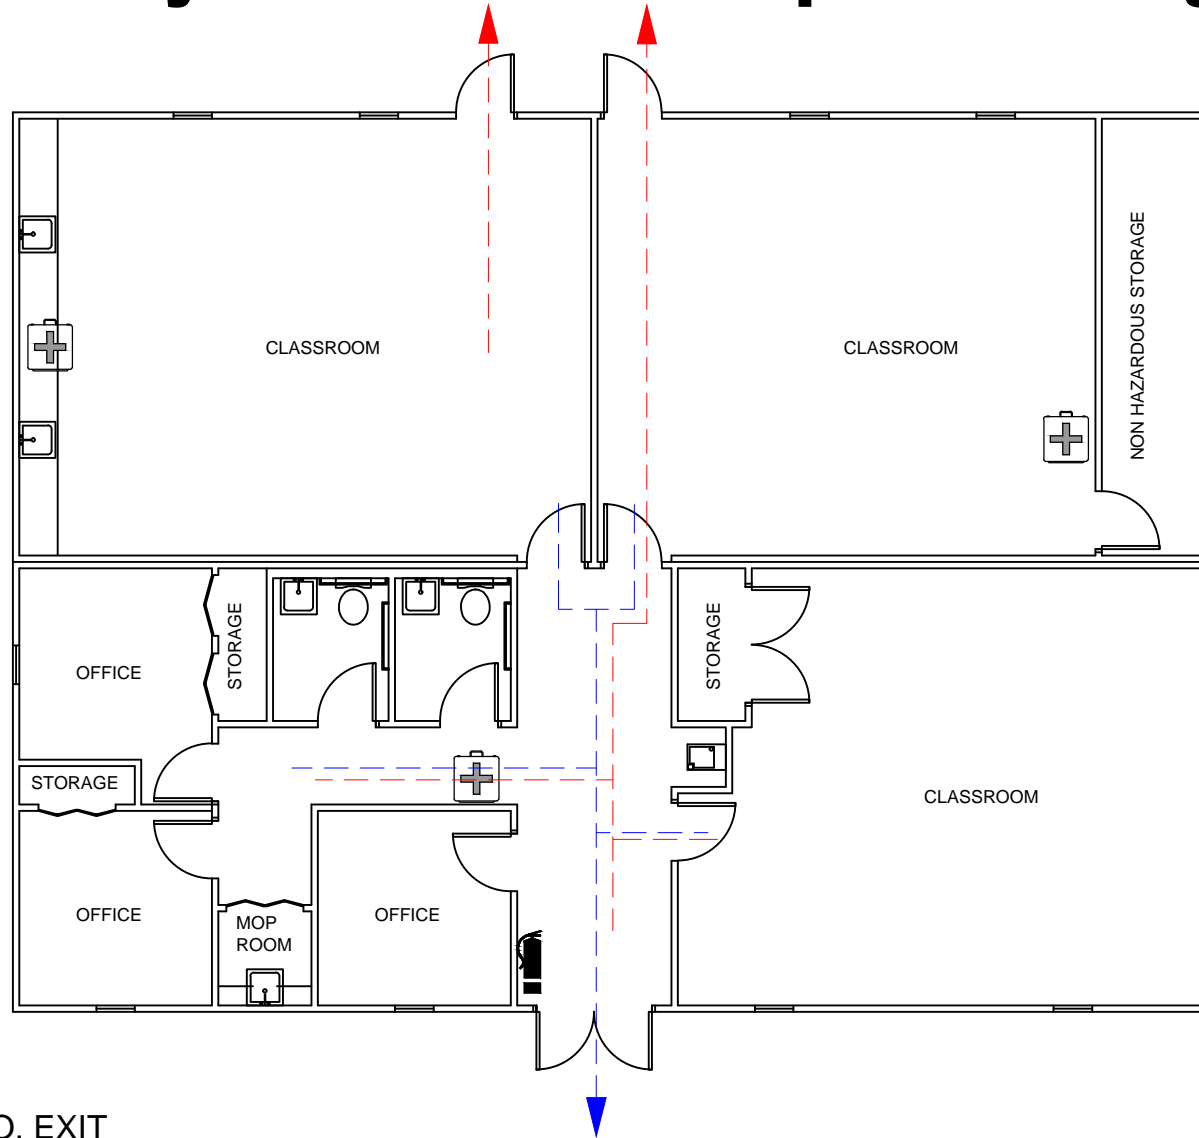

Southern Crescent Technical College Safety Plan Griffin Campus Building 10

IN CASE OF TORNADO, EXIT THE BUILDING AND PROCEED TO THE NEAREST TORNADO SAFE AREA IN THE ACADEMIC BUILDING.

 Primary Evacuation Route